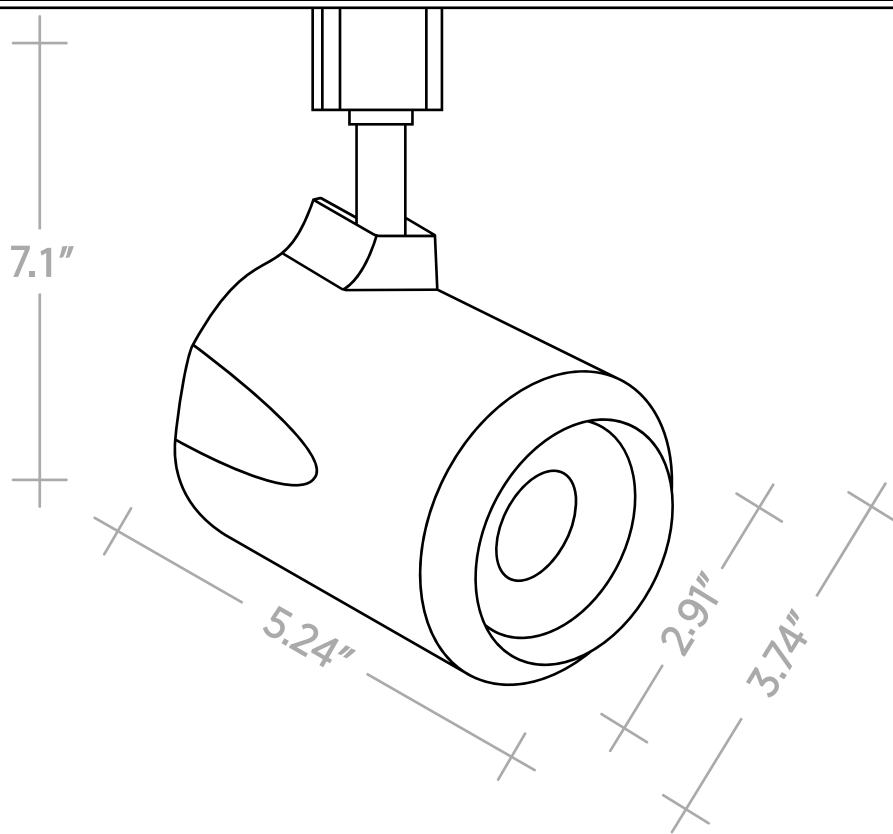

TRACK LIGHTING WORLD

30W TRACK LIGHT

SKU black: BL-TL-1C-X30-BL-120, SKU white: BL-TL-1C-X30-WH-120

Single Circuit 3 Wire Track

Color Temperature From Warm Light To Cold

Interchangeable Lenses (15 To 60 Degree)

Anti Glare Lense

Specifications

Fitting Colour	Black or White	Power	30W
Light Source	COB LED	CRI	90
Colour Temperature	CCT adjustable 2700K, 3000K, 3500K, 4000K, 5000K	Lumen Output	3750lm
Mounting Method	3 Wire Single Circuit Track	Average Lifespan	50,000 Hours
Voltage	120V	Dimming Options	Phase Dimming at the Wall Standard
Dimensions	View schematics above	Trim Colour	Black or White
Tilt, Rotate, Angle	90°, 350°	Product Warranty	3 Years Manufactures Warranty
Beam Angle	15 To 60 Degree	Waterproof Rating	IP20 for indoor use only