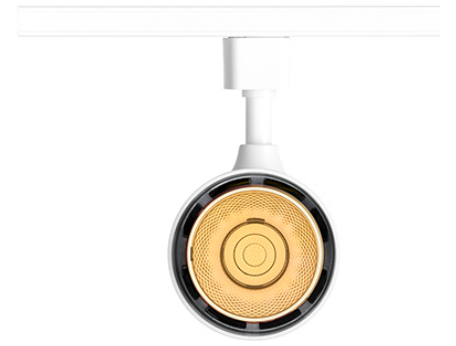

TRACK LIGHTING WORLD

30W TRACK LIGHT

SKU black: BL-TL-1C-X30-BL-120, SKU white: BL-TL-1C-X30-WH-120

Single Circuit 3 Wire Track

Color Temperature From Warm Light To Cold

Interchangeable Lenses (15 To 60 Degree)

Anti Glare Lense

Specifications

Fitting Colour	Black or White	Power	30W
Light Source	COB LED	CRI	90
Colour Temperature	CCT adjustable 2700K, 3000K, 3500K, 4000K, 5000K	Lumen Output	3750lm
Mounting Method	3 Wire Single Circuit Track	Average Lifespan	50,000 Hours
Voltage	120V	Dimming Options	Phase Dimming at the Wall Standard
Dimensions	View schematics above	Trim Colour	Black or White
Tilt, Rotate, Angle	90°, 350°	Product Warranty	3 Years Manufactures Warranty
Beam Angle	15 To 60 Degree	Waterproof Rating	IP20 for indoor use only