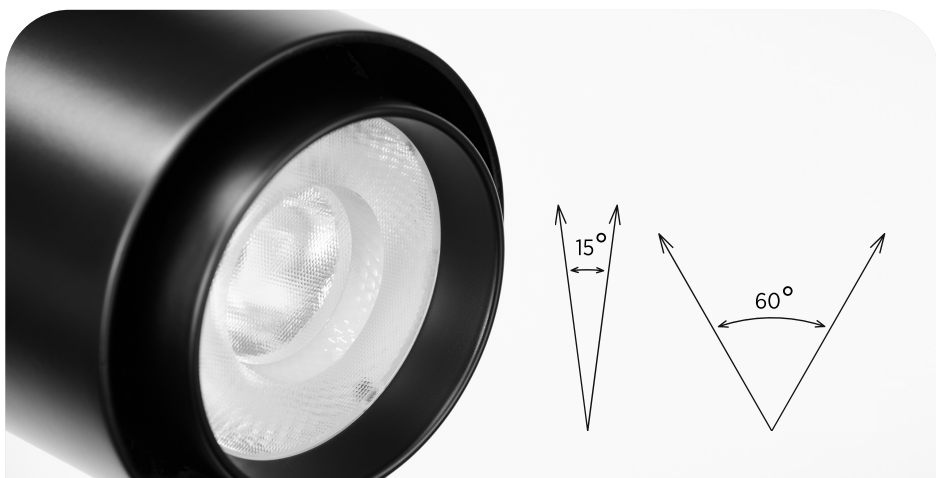

TRACK LIGHTING WORLD

30W TRACK LIGHT

SKU black: BL-TL-1C-X30-BL-120, SKU white: BL-TL-1C-X30-WH-120

Single Circuit 3 Wire Track

Color Temperature From Warm Light To Cold

Interchangeable Lenses (15 To 60 Degree)

Anti Glare Lense

Specifications

Fitting Colour	Black or White	Power	30W
Light Source	COB LED	CRI	90
Colour Temperature	CCT adjustable 2700K, 3000K, 3500K, 4000K, 5000K	Lumen Output	3750lm
Mounting Method	3 Wire Single Circuit Track	Average Lifespan	50,000 Hours
Voltage	120V	Dimming Options	Phase Dimming at the Wall Standard
Dimensions	View schematics above	Trim Colour	Black or White
Tilt, Rotate, Angle	90°, 350°	Product Warranty	3 Years Manufactures Warranty
Beam Angle	15 To 60 Degree	Waterproof Rating	IP20 for indoor use only